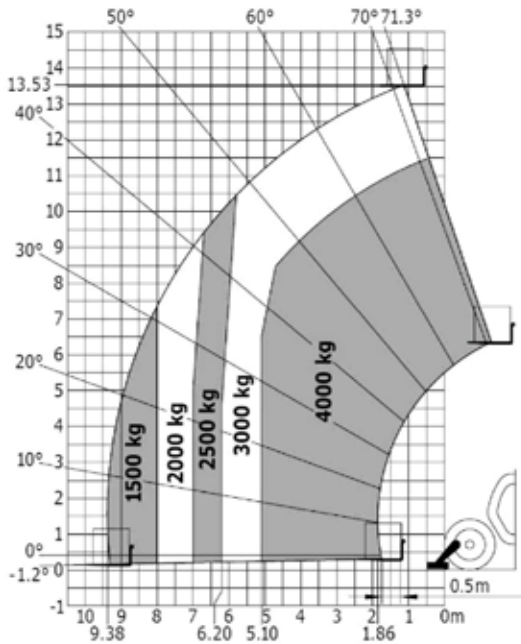

MT 1440 MT 1440A MT 1440 EASY

MANITOU HANDLING YOUR WORLD

作業半径 全機種共通

仕様

	MT1440	MT1440A	MT1440EASY
最大作業高さ	13.53m	13.53m	13.53m
最大作業半径	9.46m	9.46m	9.46m
定格荷重	4000kg	4000kg	4000kg
牽引力	9930daN	9930daN	8320daN
登坂能力	27.4°	27.4°	27.4°
車輛総重量	10940kg	11620kg	10855kg
走行速度	24.9km/h	24.9km/h	24.9km/h

アタッチメント

	MT1440	MT1440A	MT1440EASY
フォーク	✓	✓	✓
フレームマウントフック	✓	✓	✓
ジブ	✓	✓	✓
バッグハンドラー	✓	✓	✓
ウインチ	✓	✓	—
プラットフォーム	—	✓	—
バケット	✓	✓	✓

寸法