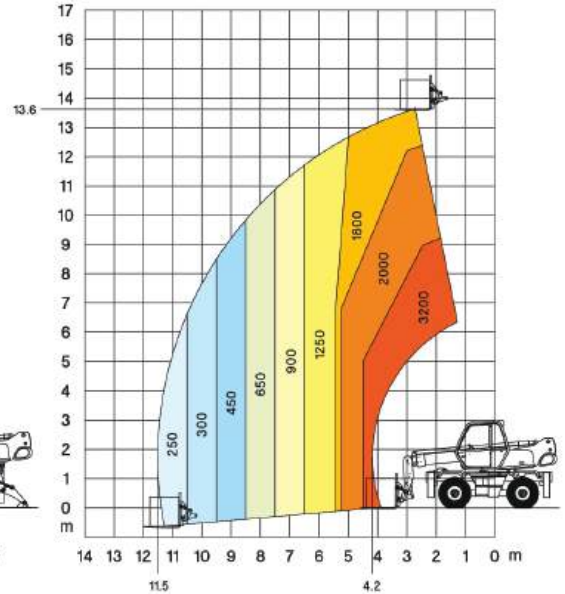

TELEHANDLER ROTATING TYPE

MRT1440 Easy

Rotation on stabilizers with forks

Frontal position on tires with forks

Dimensions

MAKER	MANITOU
Model	MRT1440 Easy
Max. Lifting Height (m)	13.80
Max. Outreach (with Forks) (m)	11.50
Lifting Capacity (on Stabilizers) (kg)	4000
Turret Rotation (°)	400
Drawbar Pull (daN)	8600
Gradeability (°)	21.8
Min. Frame Outer Turning Radius (m)	3.90
GVW (kg)	12490
Max. Travel Speed (km/h)	32.00
Qualifications	
■ When working	Depends on the attachment
■ When driving on public roads	Large special license required