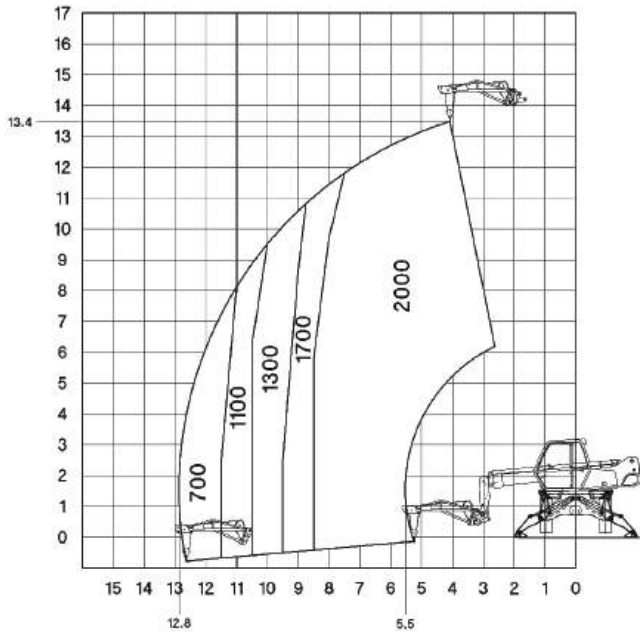

**Rotation on stabilizers with
extension jib with winch PT2000**