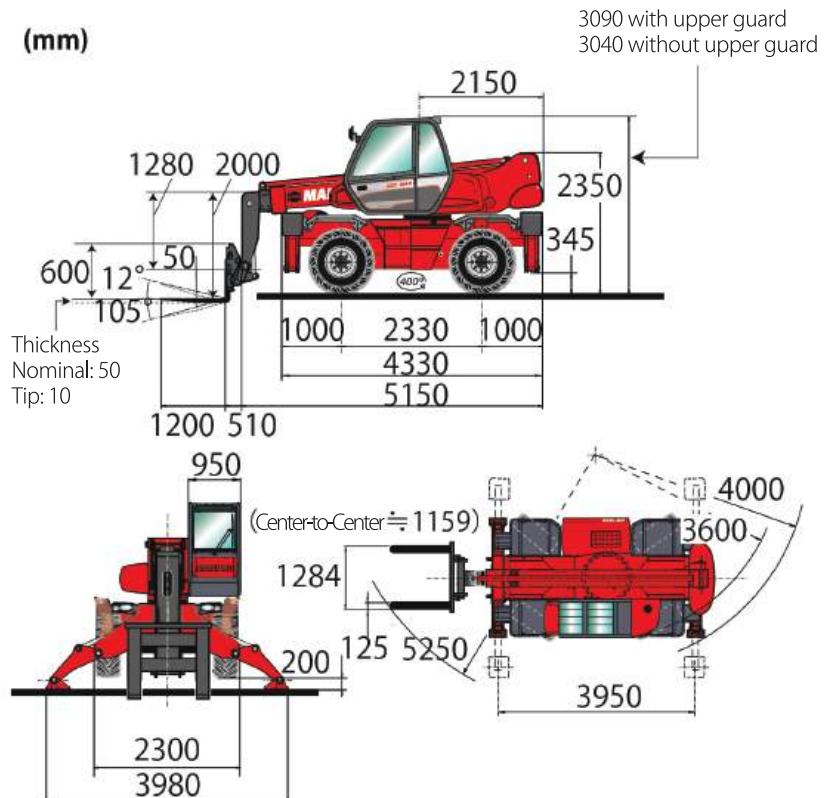

TELEHANDLER ROTATING TYPE

MRT1440 Easy

Rotation on stabilizers with forks

Frontal position on tires with forks

Dimensions

MAKER	MANITOU
Model	MRT1440 Easy
Max. Lifting Height (m)	13.80
Max. Outreach (with Forks) (m)	11.50
Lifting Capacity (on Stabilizers) (kg)	4000
Turret Rotation (°)	400
Drawbar Pull (daN)	8600
Gradeability (°)	21.8
Min. Frame Outer Turning Radius (m)	3.90
GVW (kg)	12490
Max. Travel Speed (km/h)	32.00
Qualifications	
■ When working	Depends on the attachment
■ When driving on public roads	Large special license required

※ Engine complies with European Stage 3B emission standards.

※ The attachments are interchangeable, refer to page 61 for details.

(mm)

TELEHANDLER ROTATING TYPE

**Rotation on stabilizers with
PSE 4400 / 365 D platform**