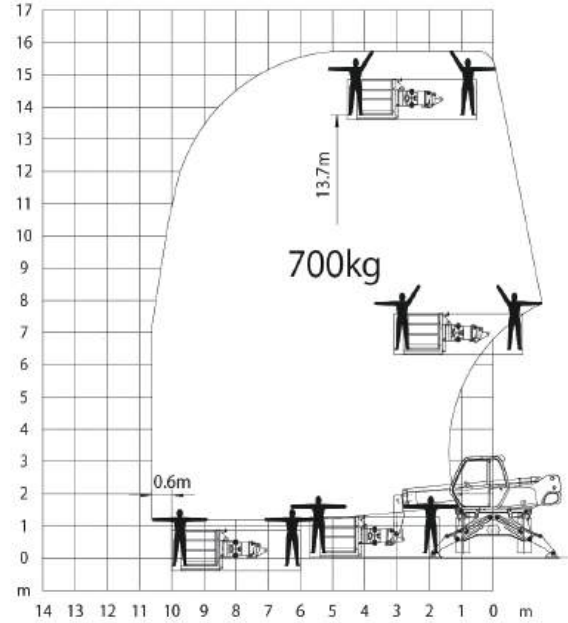

**Rotation on stabilizers with
PSE 4400 / 700 D platform**