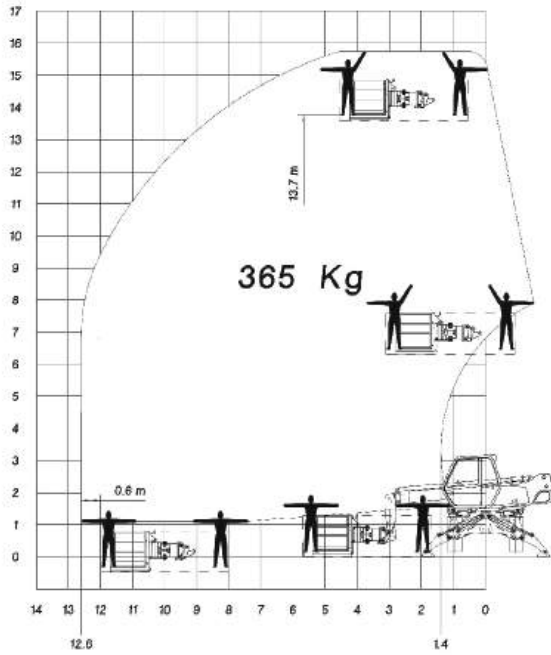

TELEHANDLER ROTATING TYPE

**Rotation on stabilizers with
PSE 4400 / 365 D platform**