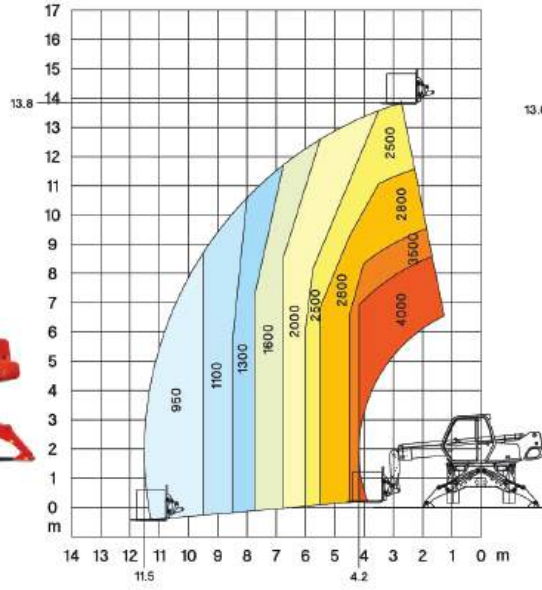

TELEHANDLER ROTATING TYPE

MRT1440 Easy

Rotation on stabilizers with forks

Frontal position on tires with forks

Dimensions

MAKER	MANITOU
Model	MRT1440 Easy
Max. Lifting Height (m)	13.80
Max. Outreach (with Forks) (m)	11.50
Lifting Capacity (on Stabilizers) (kg)	4000
Turret Rotation (°)	400
Drawbar Pull (daN)	8600
Gradeability (°)	21.8
Min. Frame Outer Turning Radius (m)	3.90
GVW (kg)	12490
Max. Travel Speed (km/h)	32.00
Qualifications	
■ When working	Depends on the attachment
■ When driving on public roads	Large special license required

※ Engine complies with European Stage 3B emission standards.

※ The attachments are interchangeable, refer to page 61 for details.

(mm)

TELEHANDLER ROTATING TYPE

**Rotation on stabilizers with
PSE 4400 / 365 D platform**