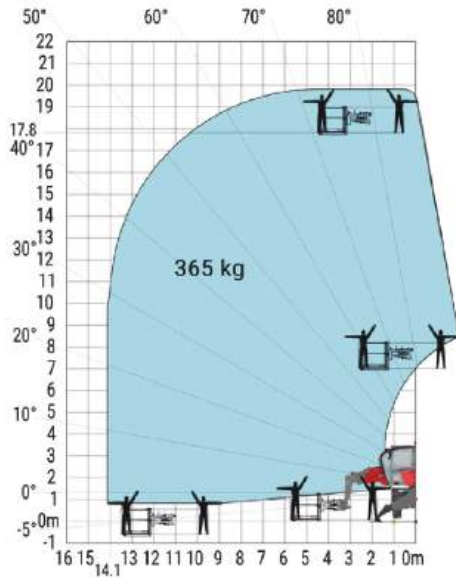

TELEHANDLER ROTATING TYPE

Rotation on stabilizers with PSE 4400 / 365 D platform

Rotation on stabilizers with PSE 4400 / 700 D platform

Rotation on stabilizers with extension jib with winch PT2000

Rotation on stabilizers with 2-hook jib P6000