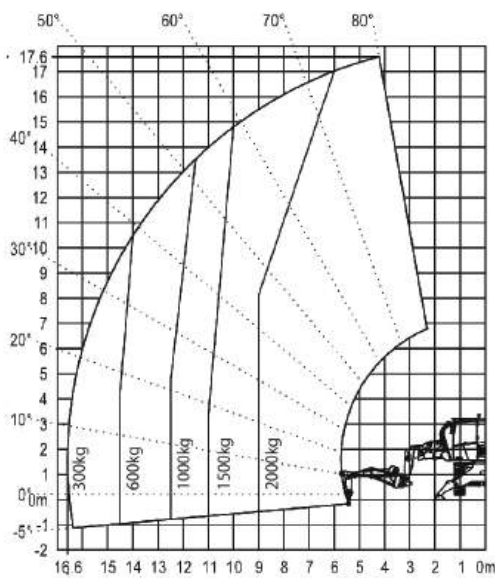

TELEHANDLER ROTATING TYPE

Rotation on stabilizers with PSE 4400 / 365 D platform

Rotation on stabilizers with PSE 4400 / 700 D platform

Rotation on stabilizers with extension jib with winch PT2000

Rotation on stabilizers with 2-hook jib P6000