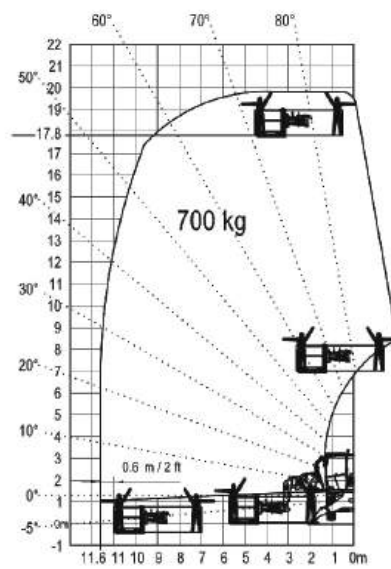

TELEHANDLER ROTATING TYPE

Rotation on stabilizers with PSE 4400 / 365 D platform

Rotation on stabilizers with PSE 4400 / 700 D platform

Rotation on stabilizers with extension jib with winch PT2000

Rotation on stabilizers with 2-hook jib P6000